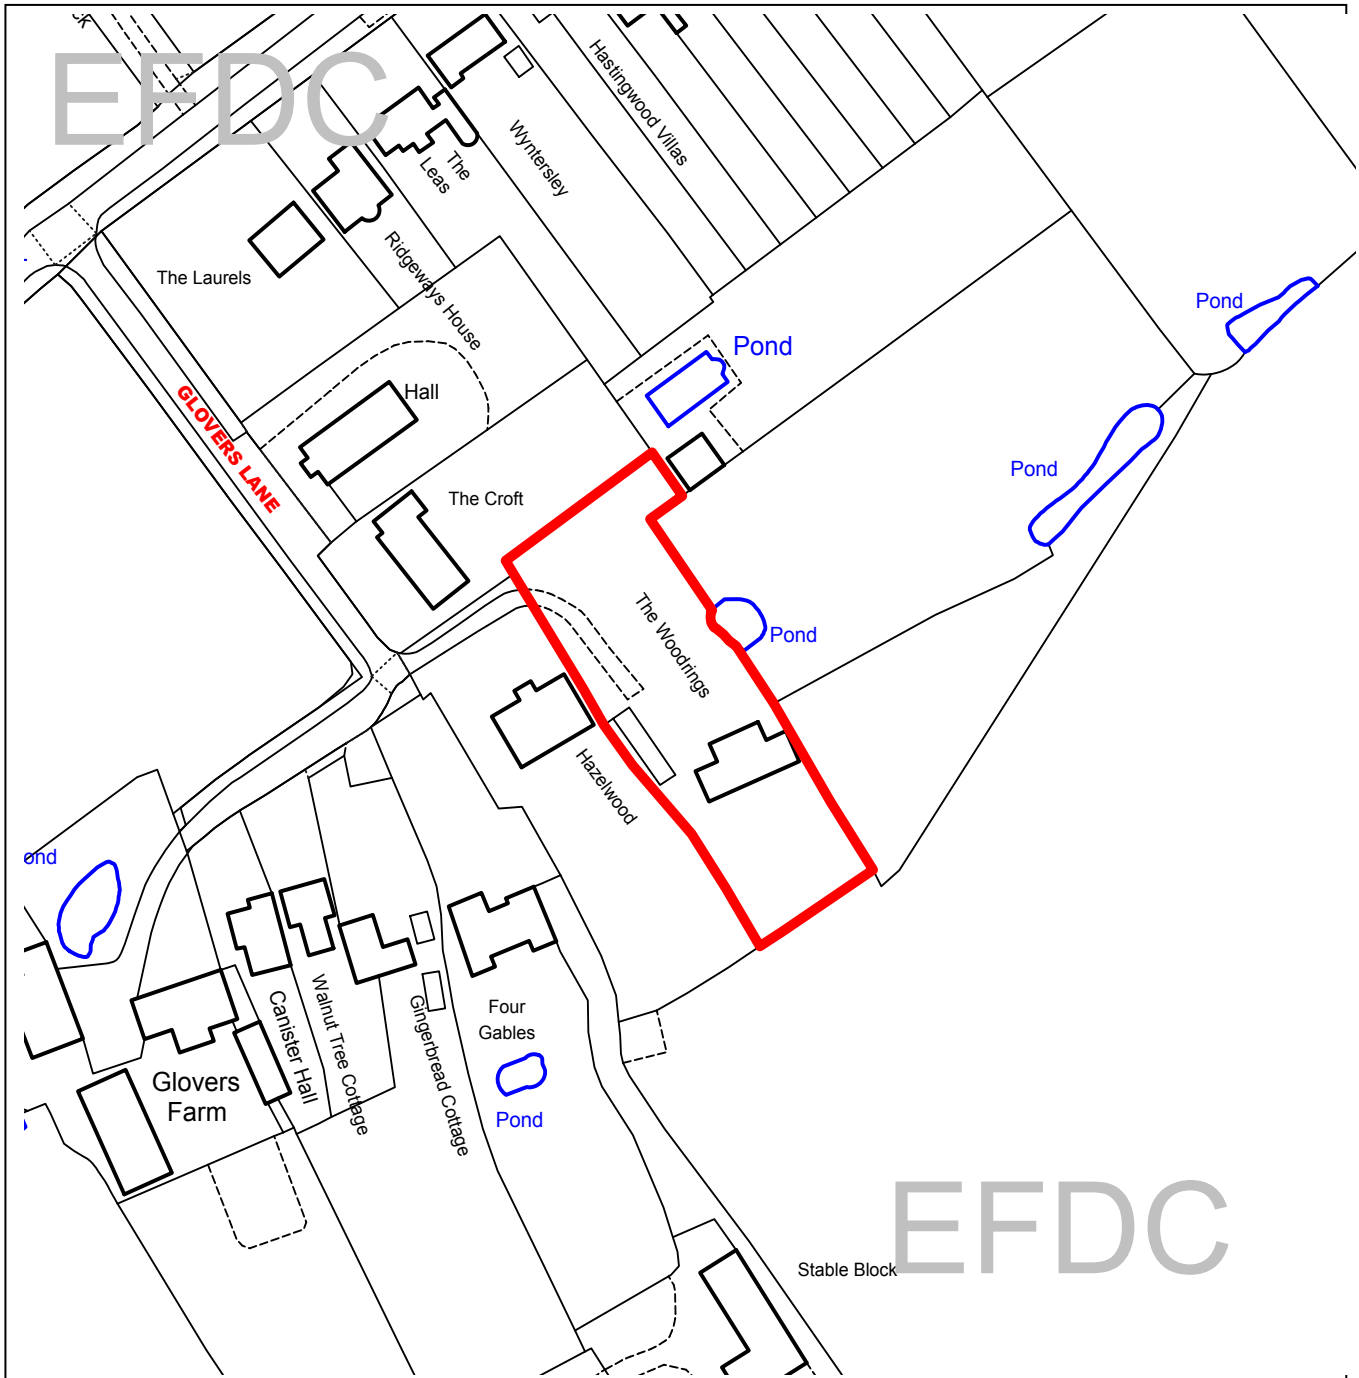

## Agenda Item Number 10

Unauthorised reproduction infringes  
 Crown Copyright and may lead to  
 prosecution or civil proceedings.

Contains Ordnance Survey Data. ©  
 Crown Copyright 2013 EFDC License No:  
 100018534

Contains Royal Mail Data. © Royal Mail  
 Copyright & Database Right 2013

Application Number:	EPF/2583/16
Site Name:	Woodings, Grovers Lane, Hastingwood, North Weald, CM17 9LA
Scale of Plot:	1/1250